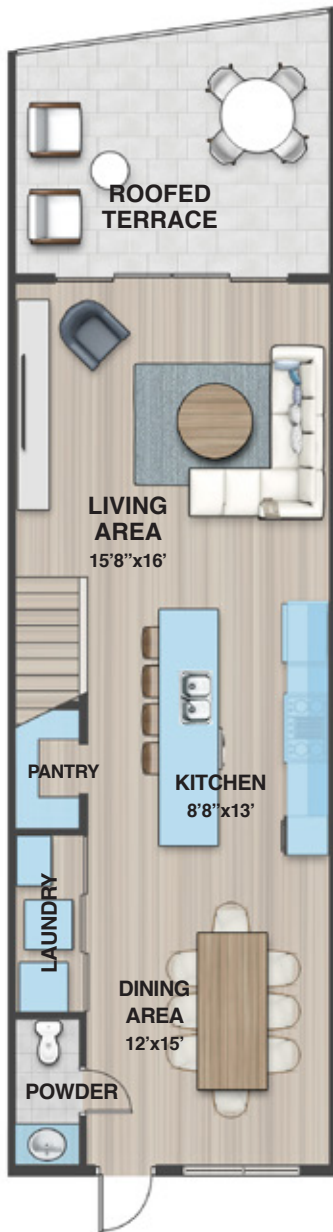

TYPE A

INDOOR SURFACE	1,728 Sq. Ft.
EXTERIOR SURFACE	335 Sq. Ft.
BEDROOM	3
BATHROOM	3.5
LAUNDRY ROOM	1

UNITS

101, 111, 201, 211, 301, 308, 401, 409

LOWER LEVEL

UPPER LEVEL

TYPE B v1

INDOOR SURFACE	1,540 Sq. Ft.
EXTERIOR SURFACE	307 Sq. Ft.
BEDROOM	2 + DEN
BATHROOM	2.5
LAUNDRY CLOSET	1

UNITS

102, 110, 302, 307

LOWER LEVEL

UPPER LEVEL

TYPE B v2

INDOOR SURFACE	1,540 Sq. Ft.
EXTERIOR SURFACE	350 Sq. Ft.
BEDROOM	2 + DEN
BATHROOM	2.5
LAUNDRY CLOSET	1

UNITS

103, 109, 303, 306

TYPE C

INDOOR SURFACE	1,355 Sq. Ft.
EXTERIOR SURFACE	256 Sq. Ft.
BEDROOM	2
BATHROOM	2.5
LAUNDRY CLOSET	1

UNITS

202, 210, 304, 305, 402, 408

TYPE D v1

INDOOR SURFACE	1,614 Sq. Ft.
EXTERIOR SURFACE	*250 Sq. Ft.
EXTERIOR SURFACE	**437 Sq. Ft.
BEDROOM	3
BATHROOM	3
LAUNDRY ROOM	1

UNITS

104*, 108*, 403**, 407**

TYPE D v2

INDOOR SURFACE	1,614 Sq. Ft.
EXTERIOR SURFACE	250 Sq. Ft.
BEDROOM	3
BATHROOM	3
LAUNDRY ROOM	1

UNITS

105, 107, 404, 406

TYPE D v3

INDOOR SURFACE	1,614 Sq. Ft.
EXTERIOR SURFACE	250 Sq. Ft.
BEDROOM	3
BATHROOM	3
LAUNDRY ROOM	1