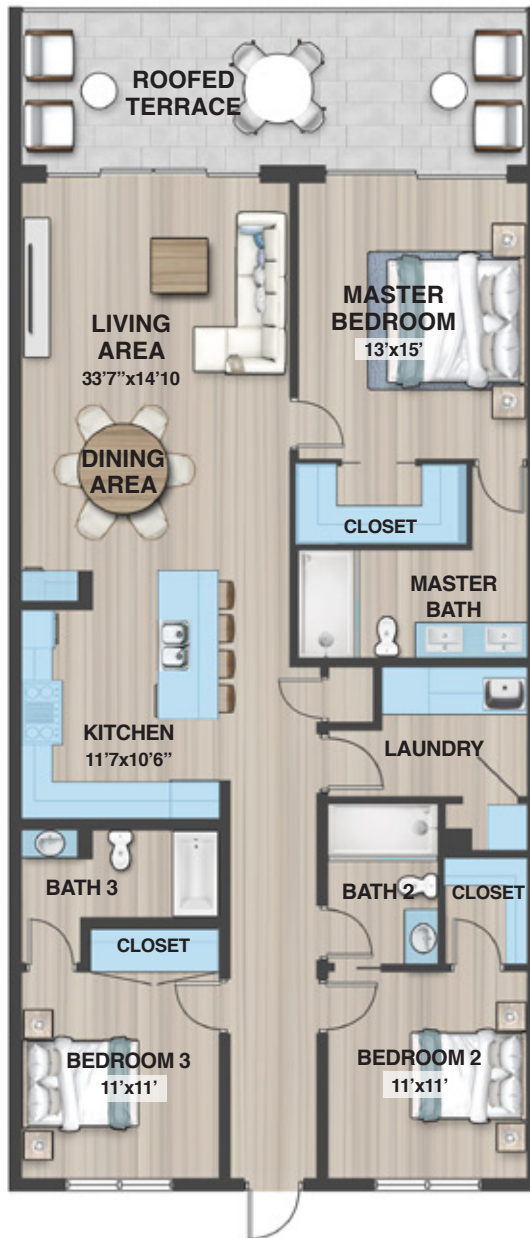

TYPE A

INDOOR SURFACE	1,728 Sq. Ft.
EXTERIOR SURFACE	335 Sq. Ft.
BEDROOM	3
BATHROOM	3.5
LAUNDRY ROOM	1

UNITS

101, 111, 201, 211, 301, 308, 401, 409

LOWER LEVEL

UPPER LEVEL

TYPE B v1

INDOOR SURFACE	1,540 Sq. Ft.
EXTERIOR SURFACE	307 Sq. Ft.
BEDROOM	2 + DEN
BATHROOM	2.5
LAUNDRY CLOSET	1

UNITS

102, 110, 302, 307

LOWER LEVEL

UPPER LEVEL

TYPE B v2

INDOOR SURFACE	1,540 Sq. Ft.
EXTERIOR SURFACE	350 Sq. Ft.
BEDROOM	2 + DEN
BATHROOM	2.5
LAUNDRY CLOSET	1

UNITS

103, 109, 303, 306

TYPE C

INDOOR SURFACE	1,355 Sq. Ft.
EXTERIOR SURFACE	256 Sq. Ft.
BEDROOM	2
BATHROOM	2.5
LAUNDRY CLOSET	1

UNITS

202, 210, 304, 305, 402, 408

TYPE D v1

INDOOR SURFACE	1,614 Sq. Ft.
EXTERIOR SURFACE	*250 Sq. Ft.
EXTERIOR SURFACE	**437 Sq. Ft.
BEDROOM	3
BATHROOM	3
LAUNDRY ROOM	1

UNITS

104*, 108*, 403**, 407**

TYPE D v2

INDOOR SURFACE	1,614 Sq. Ft.
EXTERIOR SURFACE	250 Sq. Ft.
BEDROOM	3
BATHROOM	3
LAUNDRY ROOM	1

UNITS

105, 107, 404, 406

TYPE D v3

INDOOR SURFACE	1,614 Sq. Ft.
EXTERIOR SURFACE	250 Sq. Ft.
BEDROOM	3
BATHROOM	3
LAUNDRY ROOM	1