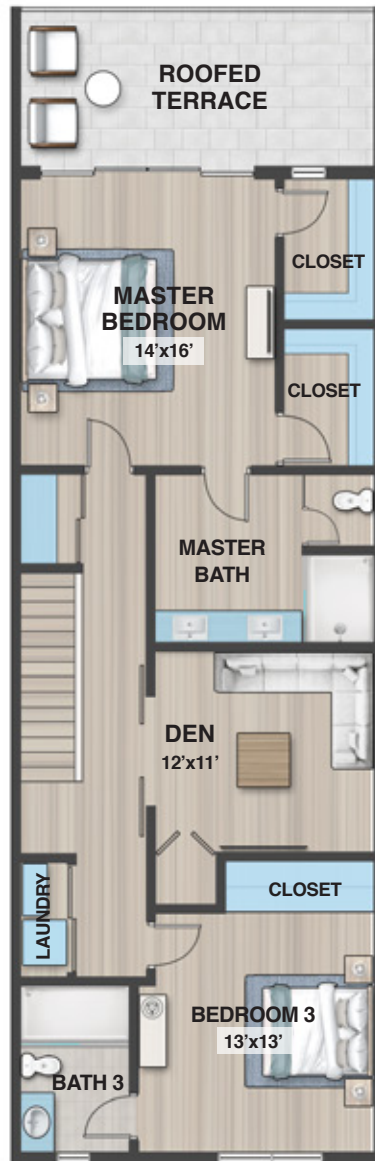

UPPER LEVEL

TYPE E

INDOOR SURFACE	2,306 Sq. Ft.
EXTERIOR SURFACE	360 Sq. Ft.
BEDROOM	3 + DEN
BATHROOM	3.5
LAUNDRY CLOSET	1

UNITS

203, 204, 205, 206, 207, 208, 209