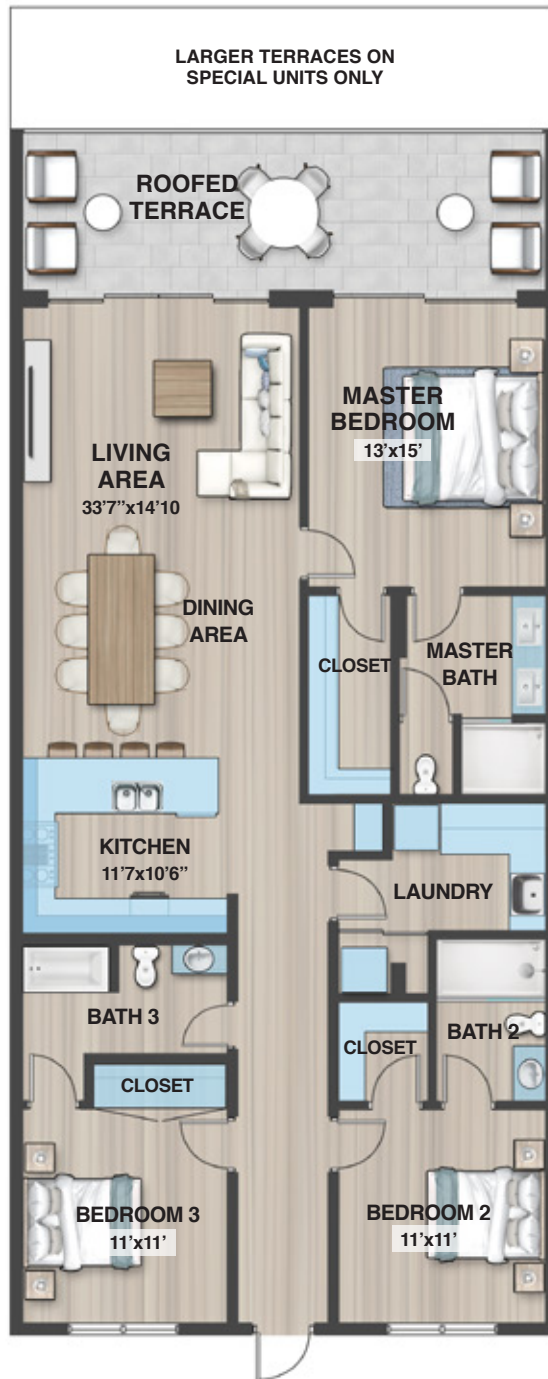

TYPE A

INDOOR SURFACE	1,728 Sq. Ft.
EXTERIOR SURFACE	335 Sq. Ft.
BEDROOM	3
BATHROOM	3.5
LAUNDRY ROOM	1

UNITS

101, 111, 201, 211, 301, 308, 401, 409

LOWER LEVEL

UPPER LEVEL

TYPE B v1

INDOOR SURFACE	1,540 Sq. Ft.
EXTERIOR SURFACE	307 Sq. Ft.
BEDROOM	2 + DEN
BATHROOM	2.5
LAUNDRY CLOSET	1

UNITS

102, 110, 302, 307

LOWER LEVEL

UPPER LEVEL

TYPE B v2

INDOOR SURFACE	1,540 Sq. Ft.
EXTERIOR SURFACE	350 Sq. Ft.
BEDROOM	2 + DEN
BATHROOM	2.5
LAUNDRY CLOSET	1

UNITS

103, 109, 303, 306

TYPE C

INDOOR SURFACE	1,355 Sq. Ft.
EXTERIOR SURFACE	256 Sq. Ft.
BEDROOM	2
BATHROOM	2.5
LAUNDRY CLOSET	1

UNITS

202, 210, 304, 305, 402, 408

TYPE D v1

INDOOR SURFACE	1,614 Sq. Ft.
EXTERIOR SURFACE	*250 Sq. Ft.
EXTERIOR SURFACE	**437 Sq. Ft.
BEDROOM	3
BATHROOM	3
LAUNDRY ROOM	1

UNITS

104*, 108*, 403**, 407**

TYPE D v2

INDOOR SURFACE	1,614 Sq. Ft.
EXTERIOR SURFACE	250 Sq. Ft.
BEDROOM	3
BATHROOM	3
LAUNDRY ROOM	1

UNITS

105, 107, 404, 406

TYPE D v3

INDOOR SURFACE	1,614 Sq. Ft.
EXTERIOR SURFACE	250 Sq. Ft.
BEDROOM	3
BATHROOM	3
LAUNDRY ROOM	1